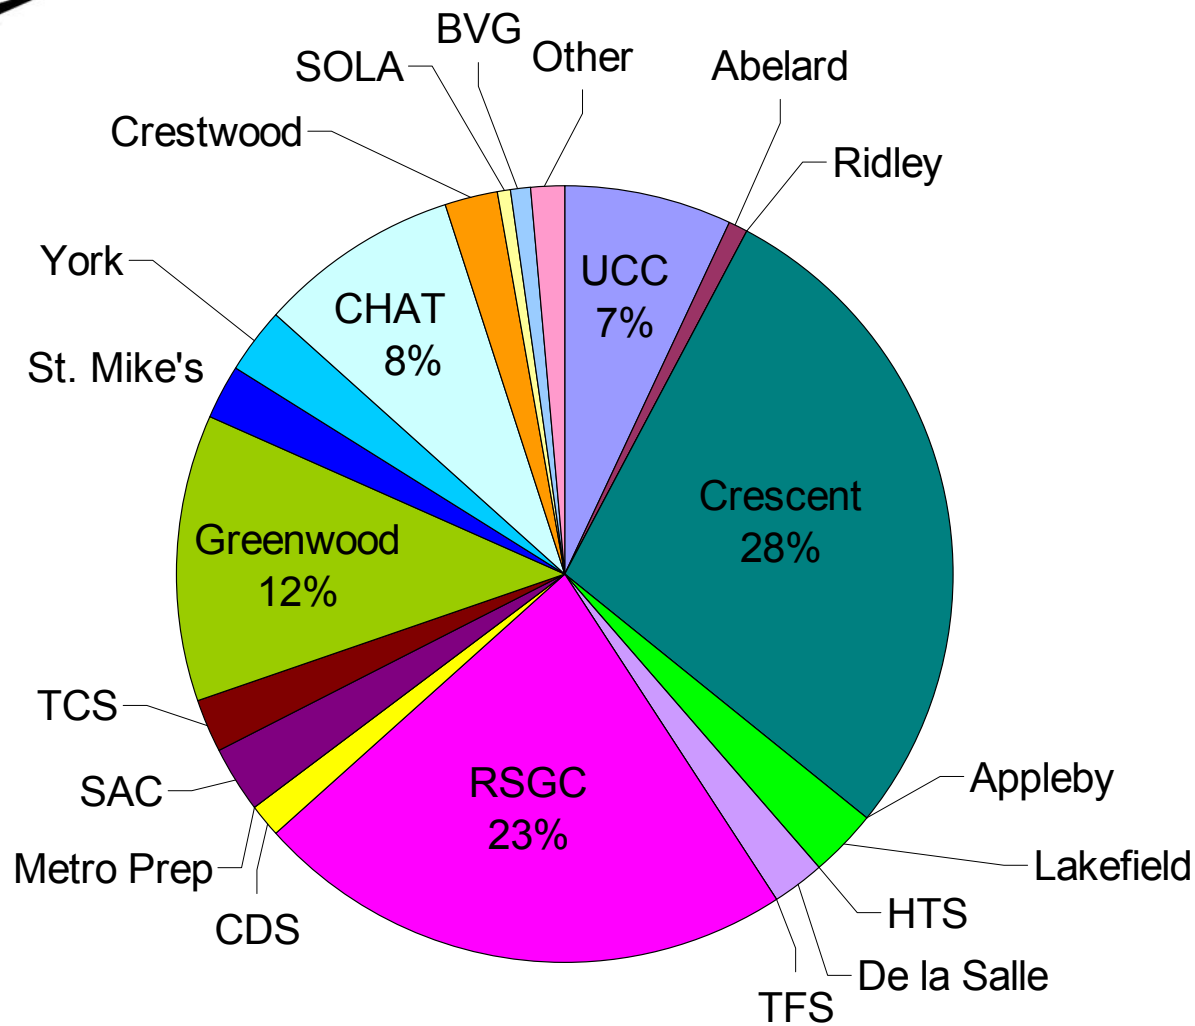

# The Sterling Hall School Graduate Destinations

**SHS Graduate Destinations (2005-2009)**

- UCC
- Abelard
- Ridley
- Crescent
- Appleby
- Lakefield
- HTS
- De la Salle
- TFS
- RSGC
- CDS
- Metro Prep
- SAC
- TCS
- Greenwood
- St. Mike's
- York
- CHAT
- Crestwood
- SOLA
- BVG
- Other

**GRADUATE DESTINATIONS 2005-2009**

SCHOOL	YEAR				
	2009	2008	2007	2006	2005
UCC	6	0	1	2	1
Abelard	0	0	0	0	1
Ridley	0	0	0	0	0
Crescent	7	15	8	3	7
Appleby	0	0	0	0	0
Lakefield	1	1	0	1	1
HTS	0	0	0	0	0
De la Salle	0	0	2	0	1
TFS	0	0	0	0	0
RSGC	3	4	8	11	6
CDS	0	0	1	1	0
Metro Prep	0	0	0	0	0
SAC	0	1	0	1	2
TCS	0	0	0	1	2
Greenwood	10	3	4	0	0
St. Mike's	0	0	0	1	2
York	0	0	0	1	3
CHAT	0	4	4	3	1
Crestwood	1	1	1	0	0
SOLA	0	0	0	1	0
BVG	0	0	0	1	0
Other	0	0	0	2	0
<b>TOTAL</b>	<b>28</b>	<b>29</b>	<b>29</b>	<b>29</b>	<b>27</b>